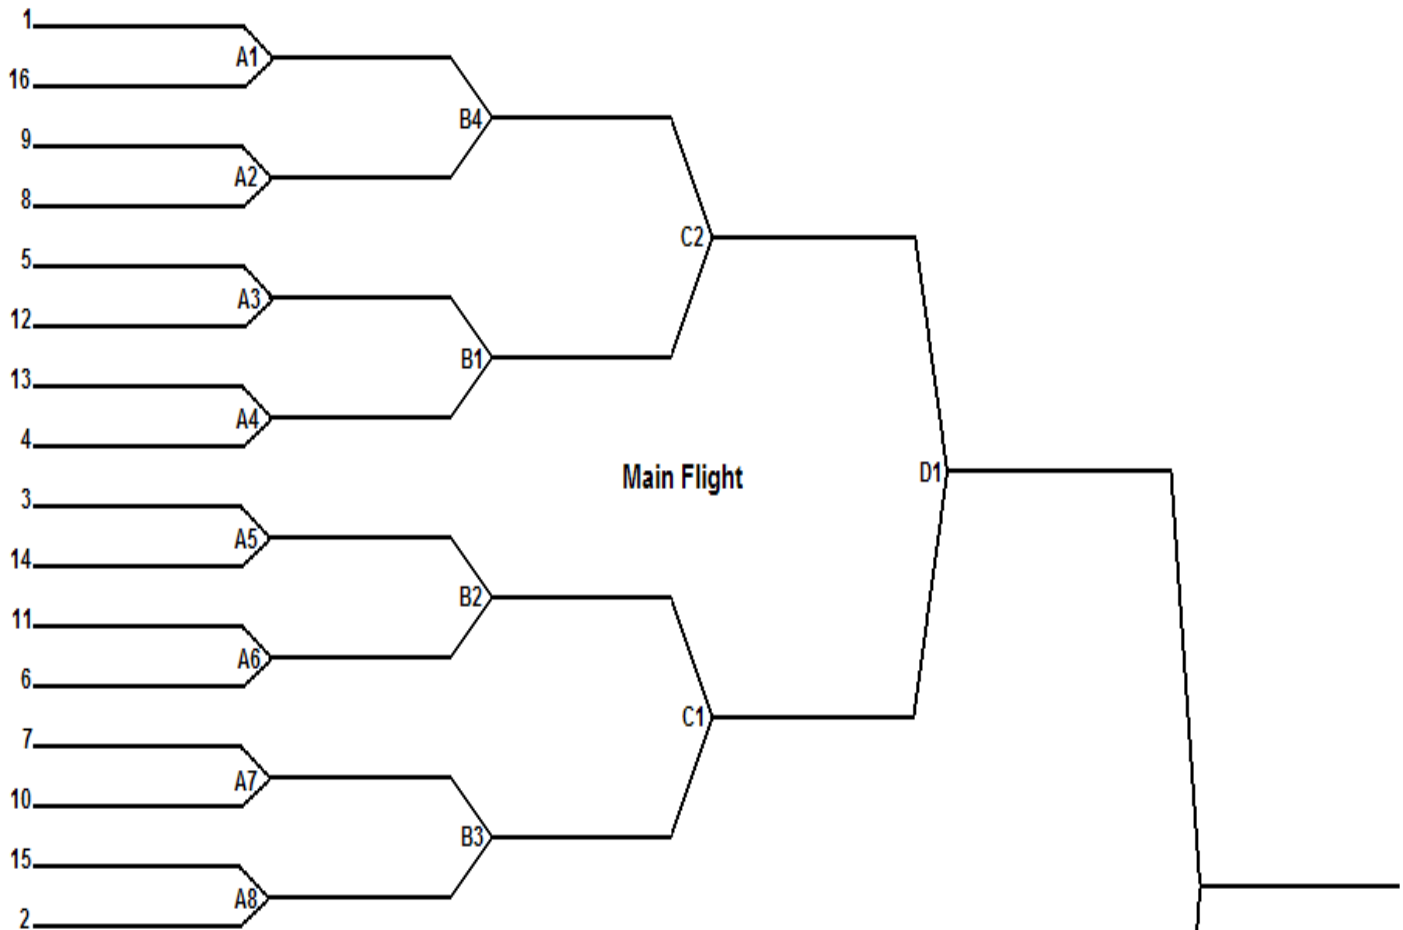

COLORADO BACKGAMMON ASSOCIATION

MAIN MATCHES – 7 POINTS

1- Loss Matches– 5 POINTS

16 – Main with Progressive Consolation