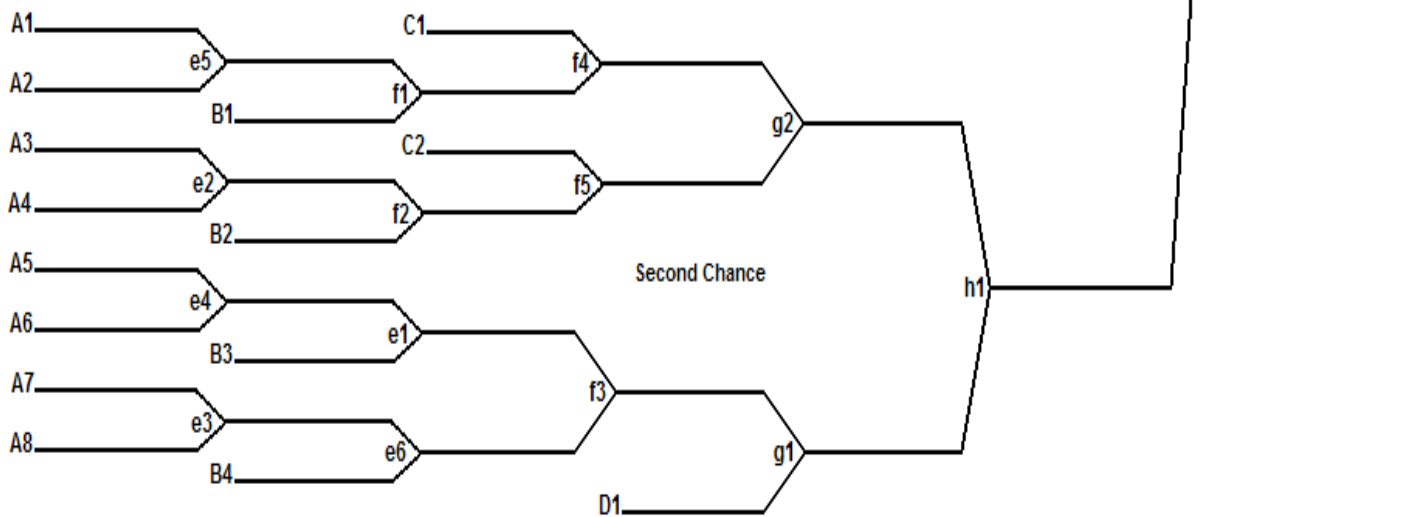

COLORADO BACKGAMMON ASSOCIATION

MAIN MATCHES – 7 POINTS

1- Loss Matches– 5 POINTS

16 – Main with Progressive Consolation